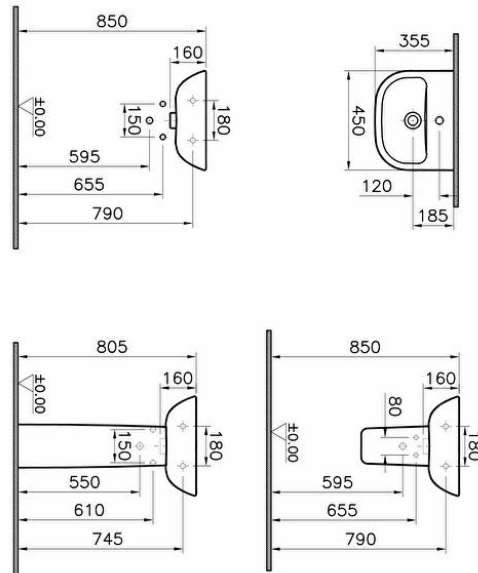

**Collection: S20****Technical specifications**

Colour	White
Height	160
Width	450
Depth	355
Designer	Noa
Finish	Hygiene
Material	Hygiene

Overflow Hole	With Overflow
Certificate	CE
Body Material	VC- Vitreous China
Marketing Measure (cm)	45X36 CM
Overflow Hole Detail	With Overflow
Tap Hole Options	Single Tap Hole
Ceramic Sanitaryware	
Guarantee	10

Drainer	Not included
Syphon	Syphon Not Included

2A technical drawing

Technical specifications

Colour: White **Height:** 160 **Width:** 450 **Depth:** 355 **Designer:** Noa **Finish:** Hygiene **Material:** Hygiene **Overflow Hole:** With Overflow **Certificate:** CE **Body Material:** VC- Vitreous China **Marketing Measure (cm):** 45X36 CM **Overflow Hole Detail:** With Overflow **Tap Hole Options Ceramic Sanitaryware:** Single Tap Hole **Guarantee:** 10 **Drainer:** Not included **Syphon:** Syphon Not Included