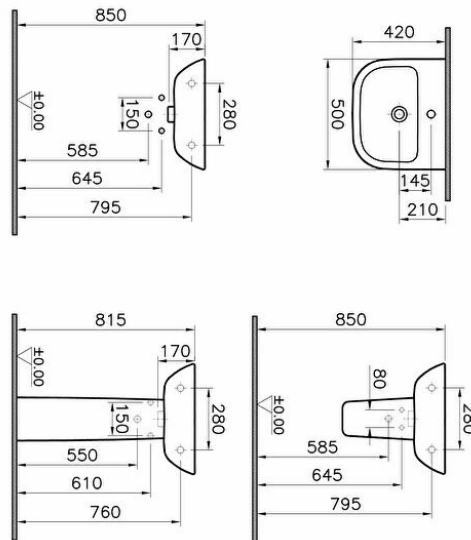

### Technical specifications

<b>Colour</b>	White
<b>Height</b>	170
<b>Width</b>	500
<b>Depth</b>	420
<b>Designer</b>	Noa
<b>Finish</b>	Hygiene
<b>Material</b>	Hygiene

<b>Overflow Hole</b>	With Overflow
<b>Certificate</b>	CE
<b>Body Material</b>	VC- Vitreous China
<b>Marketing Measure (cm)</b>	50X42 CM
<b>Overflow Hole Detail</b>	With Overflow
<b>Tap Hole Options</b>	Single Tap Hole
<b>Ceramic Sanitaryware</b>	
<b>Guarantee</b>	10

### 2A technical drawing

### Technical specifications

**Colour:** White **Height:** 170 **Width:** 500 **Depth:** 420 **Designer:** Noa **Finish:** Hygiene **Material:** Hygiene **Overflow Hole:** With Overflow **Certificate:** CE **Body Material:** VC- Vitreous China **Marketing Measure (cm):** 50X42 CM **Overflow Hole Detail:** With Overflow **Tap Hole Options Ceramic Sanitaryware:** Single Tap Hole **Guarantee:** 10 **Drainer:** Not included **Syphon:** Syphon Not Included