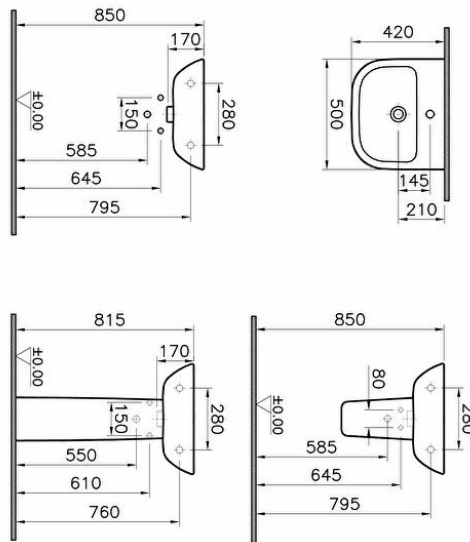

**Collection: S20****Technical specifications**

Colour	White
Height	170
Width	500
Depth	420
Designer	Noa
Finish	Hygiene
Material	Hygiene

Overflow Hole	With Overflow
Certificate	CE
Body Material	VC- Vitreous China
Marketing Measure (cm)	50X42 CM
Overflow Hole Detail	With Overflow
Tap Hole Options	Double Tap Holes
Ceramic Sanitaryware	
Guarantee	10

Drainer	Not included
Syphon	Syphon Not Included

2A technical drawing

**Technical specifications**

Colour: White **Height:** 170 **Width:** 500 **Depth:** 420 **Designer:** Noa **Finish:** Hygiene **Material:** Hygiene **Overflow Hole:** With Overflow **Certificate:** CE **Body Material:** VC- Vitreous China **Marketing Measure (cm):** 50X42 CM **Overflow Hole Detail:** With Overflow **Tap Hole Options Ceramic Sanitaryware:** Double Tap Holes **Guarantee:** 10 **Drainer:** Not included **Syphon:** Syphon Not Included