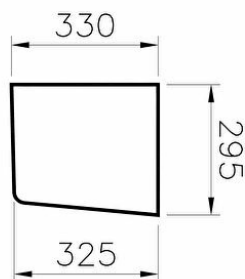

Collection: S20

Technical specifications

Colour	White
Height	325
Width	185
Depth	295
Designer	Noa
Finish	Hygiene
Material	Hygiene

Certificate	NF
Body Material	VC- Vitreous China
Guarantee	10

2A technical drawing**Technical specifications**

Colour: White **Height:** 325 **Width:** 185 **Depth:** 295 **Designer:** Noa **Finish:** Hygiene **Material:** Hygiene **Certificate:** NF **Body Material:** VC- Vitreous China **Guarantee:** 10