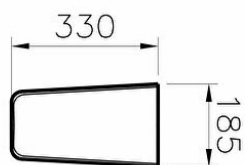

Collection: S20

Technical specifications

Colour	White
Height	325
Width	185
Depth	295
Designer	Noa
Finish	Hygiene
Material	Hygiene

Certificate	NF
Body Material	VC- Vitreous China
Guarantee	10

2A technical drawing**Technical specifications**

Colour: White **Height:** 325 **Width:** 185 **Depth:** 295 **Designer:** Noa **Finish:** Hygiene **Material:** Hygiene **Certificate:** NF **Body Material:** VC- Vitreous China **Guarantee:** 10