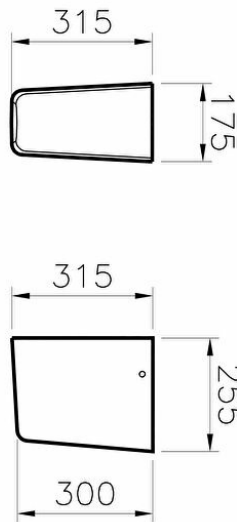

## S20 Half Pedestal

Product Code: 5280L003-7201

Collection: S20

### Technical specifications

<b>Colour</b>	White
<b>Height</b>	315
<b>Width</b>	175
<b>Depth</b>	255
<b>Designer</b>	Noa
<b>Finish</b>	Hygiene
<b>Material</b>	Hygiene

<b>Certificate</b>	CE
<b>Body Material</b>	VC- Vitreous China
<b>Guarantee</b>	10

### 2A technical drawing

#### Technical specifications

**Colour:** White **Height:** 315 **Width:** 175 **Depth:** 255 **Designer:** Noa **Finish:** Hygiene **Material:** Hygiene **Certificate:** CE **Body Material:** VC- Vitreous China **Guarantee:** 10