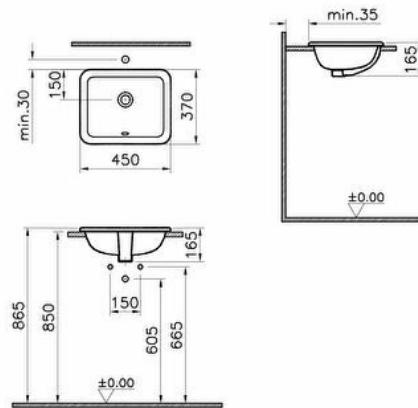

## S20 Inset Basin

Product Code: 5473B003-0642

Collection: S20

### Technical specifications

<b>Colour</b>	White
<b>Height</b>	165
<b>Width</b>	450
<b>Depth</b>	370
<b>Designer</b>	Noa
<b>Finish</b>	Hygiene
<b>Material</b>	Hygiene

<b>Overflow Hole</b>	With Overflow
<b>Packaged Product</b>	500X205X395
<b>Sizes (WxDxH)</b>	
<b>Certificate</b>	CE
<b>Body Material</b>	VC- Vitreous China
<b>Countertop Usage</b>	Countertop
<b>Design Shape</b>	Rectangular
<b>Washbasin</b>	
<b>Marketing Measure (cm)</b>	45X37 CM

<b>Overflow Hole Detail</b>	With Overflow
<b>Tap Hole Options</b>	Without Tap Hole
<b>Ceramic Sanitaryware</b>	
<b>Guarantee</b>	10
<b>Drainer</b>	Not included
<b>Syphon</b>	Syphon Not Included

**2A technical drawing****Technical specifications**

**Colour:** White **Height:** 165 **Width:** 450 **Depth:** 370 **Designer:** Noa **Finish:** Hygiene **Material:** Hygiene **Overflow Hole:** With Overflow **Packaged Product Sizes (WxDxH):** 500X205X395 **Certificate:** CE **Body Material:** VC- Vitreous China **Countertop Usage:** Countertop **Design Shape Washbasin:** Rectangular **Marketing Measure (cm):** 45X37 CM **Overflow Hole Detail:** With Overflow **Tap Hole Options Ceramic Sanitaryware:** Without Tap Hole **Guarantee:** 10 **Drainer:** Not included **Syphon:** Syphon Not Included