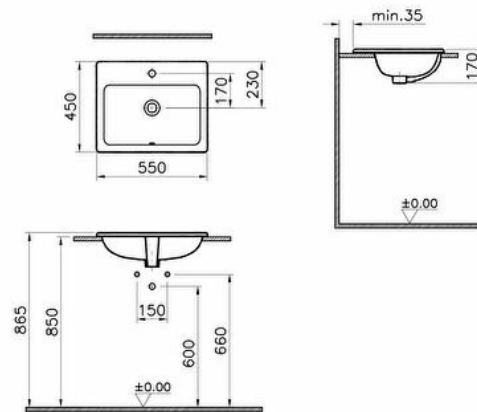

Collection: S20

Technical specifications

Colour	White
Height	170
Width	550
Depth	450
Designer	Noa
Finish	Hygiene
Material	Hygiene

Overflow Hole	With Overflow
Packaged Product	600X240X470
Sizes (WxDxH)	
Body Material	FFC- Fire Fine Clay
Countertop Usage	Countertop
Design Shape	Rectangular
Washbasin	
Marketing Measure (cm)	55X45 CM
Overflow Hole Detail	With Overflow

Tap Hole Options	Single Tap Hole
Ceramic Sanitaryware	
Guarantee	10
Drainer	Not included
Syphon	Syphon Not Included

2A technical drawing**Technical specifications**

Colour: White **Height:** 170 **Width:** 550 **Depth:** 450 **Designer:** Noa **Finish:** Hygiene **Material:** Hygiene **Overflow Hole:** With Overflow **Packaged Product Sizes (WxDxH):** 600X240X470 **Body Material:** FFC- Fire Fine Clay **Countertop Usage:** Countertop **Design Shape Washbasin:** Rectangular **Marketing Measure (cm):** 55X45 CM **Overflow Hole Detail:** With Overflow **Tap Hole Options Ceramic Sanitaryware:** Single Tap Hole **Guarantee:** 10 **Drainer:** Not included **Syphon:** Syphon Not Included