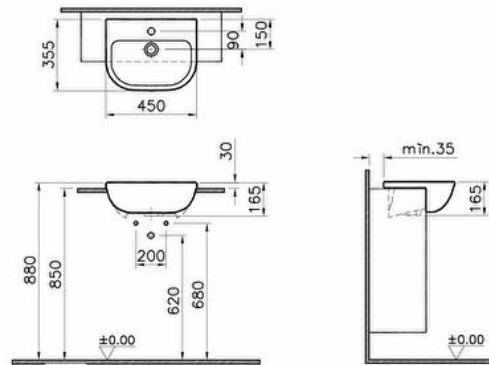

Collection: S20

Technical specifications

Colour	White
Height	165
Width	450
Depth	355
Designer	Noa
Finish	Hygiene
Material	Hygiene

Overflow Hole	With Overflow
Packaged Product	470X190X395
Sizes (WxDxH)	
Certificate	CE
Body Material	VC- Vitreous China
Countertop Usage	Half counter
Marketing Measure (cm)	45X36 CM
Overflow Hole Detail	With Overflow

Tap Hole Options	Single Tap Hole
Ceramic Sanitaryware	
Guarantee	10
Drainer	Not included
Syphon	Syphon Not Included

2A technical drawing**Technical specifications**

Colour: White **Height:** 165 **Width:** 450 **Depth:** 355 **Designer:** Noa **Finish:** Hygiene **Material:** Hygiene **Overflow Hole:** With Overflow **Packaged Product Sizes (WxDxH):** 470X190X395 **Certificate:** CE **Body Material:** VC- Vitreous China **Countertop Usage:** Half counter **Marketing Measure (cm):** 45X36 CM **Overflow Hole Detail:** With Overflow **Tap Hole Options Ceramic Sanitaryware:** Single Tap Hole **Guarantee:** 10 **Drainer:** Not included **Syphon:** Syphon Not Included