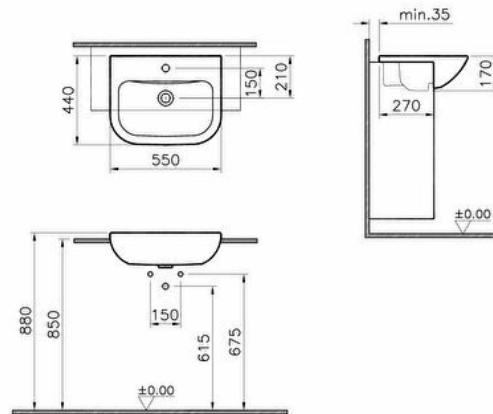

Collection: S20

Technical specifications

Colour	White
Height	170
Width	550
Depth	440
Designer	Noa
Finish	Hygiene
Material	Hygiene

Overflow Hole	With Overflow
Packaged Product	585X200X495
Sizes (WxDxH)	
Certificate	CE
Body Material	FFC- Fire Fine Clay
Countertop Usage	Half counter
Marketing Measure (cm)	55X44 CM
Overflow Hole Detail	With Overflow

Tap Hole Options	Single Tap Hole
Ceramic Sanitaryware	
Guarantee	10
Drainer	Not included
Syphon	Syphon Not Included

2A technical drawing**Technical specifications**

Colour: White **Height:** 170 **Width:** 550 **Depth:** 440 **Designer:** Noa **Finish:** Hygiene **Material:** Hygiene **Overflow Hole:** With Overflow **Packaged Product Sizes (WxDxH):** 585X200X495 **Certificate:** CE **Body Material:** FFC- Fire Fine Clay **Countertop Usage:** Half counter **Marketing Measure (cm):** 55X44 CM **Overflow Hole Detail:** With Overflow **Tap Hole Options Ceramic Sanitaryware:** Single Tap Hole **Guarantee:** 10 **Drainer:** Not included **Syphon:** Syphon Not Included