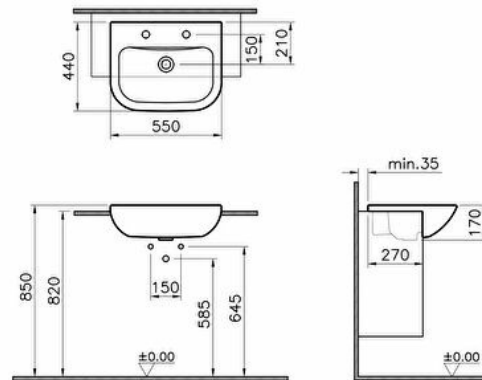

Collection: S20

Technical specifications

Colour	White
Height	170
Width	550
Depth	440
Designer	Noa
Finish	Hygiene
Material	Hygiene

Overflow Hole	With Overflow
Packaged Product	585X200X495
Sizes (WxDxH)	
Certificate	CE
Body Material	FFC- Fire Fine Clay
Countertop Usage	Half counter
Marketing Measure (cm)	55X44 CM
Overflow Hole Detail	With Overflow

Tap Hole Options	Double Tap Holes
Ceramic Sanitaryware	
Guarantee	10
Drainer	Not included
Syphon	Syphon Not Included

2A technical drawing**Technical specifications**

Colour: White **Height:** 170 **Width:** 550 **Depth:** 440 **Designer:** Noa **Finish:** Hygiene **Material:** Hygiene **Overflow Hole:** With Overflow **Packaged Product Sizes (WxDxH):** 585X200X495 **Certificate:** CE **Body Material:** FFC- Fire Fine Clay **Countertop Usage:** Half counter **Marketing Measure (cm):** 55X44 CM **Overflow Hole Detail:** With Overflow **Tap Hole Options Ceramic Sanitaryware:** Double Tap Holes **Guarantee:** 10 **Drainer:** Not included **Syphon:** Syphon Not Included