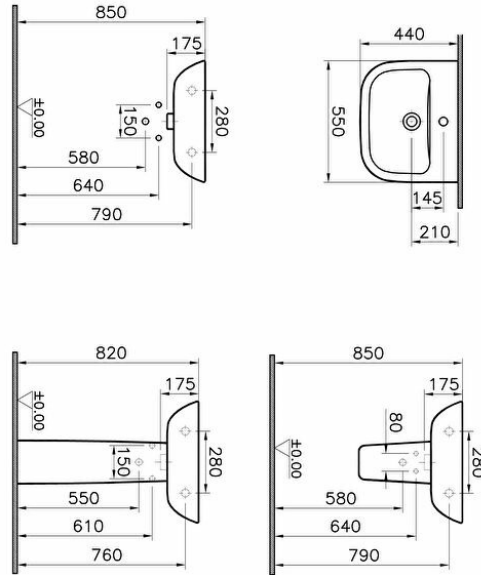

**Collection: S20****Technical specifications**

Colour	White
Height	175
Width	550
Depth	440
Designer	Noa
Finish	Hygiene
Material	Hygiene

Overflow Hole	With Overflow
Certificate	CE
Body Material	VC- Vitreous China
Marketing Measure (cm)	55X44 CM
Overflow Hole Detail	With Overflow
Tap Hole Options	Single Tap Hole
Ceramic Sanitaryware	
Guarantee	10

Drainer	Not included
Syphon	Syphon Not Included

2A technical drawing

Technical specifications

Colour: White **Height:** 175 **Width:** 550 **Depth:** 440 **Designer:** Noa **Finish:** Hygiene **Material:** Hygiene **Overflow Hole:** With Overflow **Certificate:** CE **Body Material:** VC- Vitreous China **Marketing Measure (cm):** 55X44 CM **Overflow Hole Detail:** With Overflow **Tap Hole Options Ceramic Sanitaryware:** Single Tap Hole **Guarantee:** 10 **Drainer:** Not included **Syphon:** Syphon Not Included