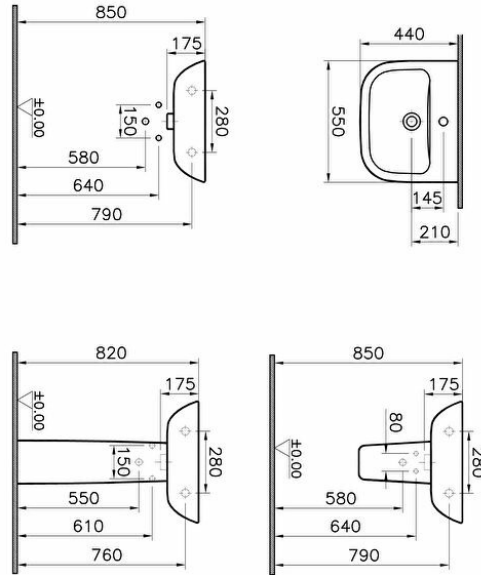

**Collection: S20****Technical specifications**

Colour	White
Height	175
Width	550
Depth	440
Designer	Noa
Finish	Hygiene
Material	Hygiene

Overflow Hole	With Overflow
Certificate	CE
Body Material	VC- Vitreous China
Marketing Measure (cm)	55X44 CM
Overflow Hole Detail	With Overflow
Tap Hole Options	Double Tap Holes
Ceramic Sanitaryware	
Guarantee	10

Drainer	Not included
Syphon	Syphon Not Included

2A technical drawing

Technical specifications

Colour: White **Height:** 175 **Width:** 550 **Depth:** 440 **Designer:** Noa **Finish:** Hygiene **Material:** Hygiene **Overflow Hole:** With Overflow **Certificate:** CE **Body Material:** VC- Vitreous China **Marketing Measure (cm):** 55X44 CM **Overflow Hole Detail:** With Overflow **Tap Hole Options Ceramic Sanitaryware:** Double Tap Holes **Guarantee:** 10 **Drainer:** Not included **Syphon:** Syphon Not Included