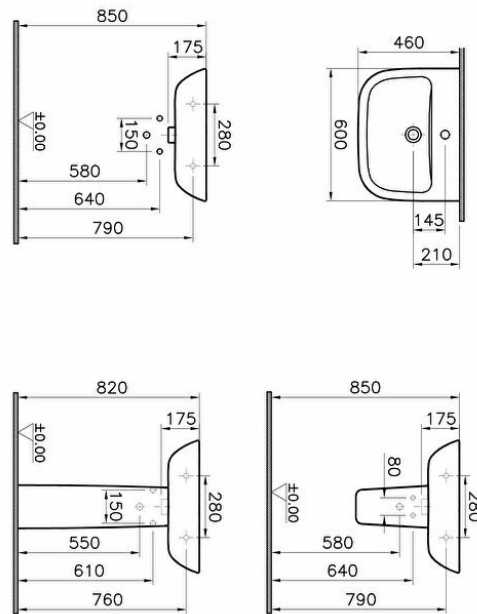

Collection: S20

Technical specifications

Colour	White
Height	175
Width	595
Depth	460
Designer	Noa
Finish	Hygiene
Material	Hygiene

Overflow Hole	With Overflow
Certificate	CE
Body Material	VC- Vitreous China
Marketing Measure (cm)	60X46 CM
Overflow Hole Detail	With Overflow
Tap Hole Options	Single Tap Hole
Ceramic Sanitaryware	
Guarantee	10

Drainer	Not included
Syphon	Syphon Not Included

2A technical drawing

**Technical specifications**

Colour: White **Height:** 175 **Width:** 595 **Depth:** 460 **Designer:** Noa **Finish:** Hygiene **Material:** Hygiene **Overflow Hole:** With Overflow **Certificate:** CE **Body Material:** VC- Vitreous China **Marketing Measure (cm):** 60X46 CM **Overflow Hole Detail:** With Overflow **Tap Hole Options Ceramic Sanitaryware:** Single Tap Hole **Guarantee:** 10 **Drainer:** Not included **Syphon:** Syphon Not Included