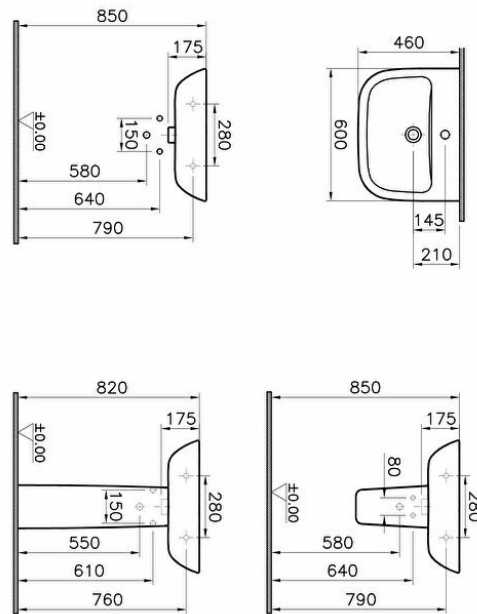

Collection: S20

Technical specifications

Colour	White
Height	175
Width	595
Depth	460
Designer	Noa
Finish	Hygiene
Material	Hygiene

Overflow Hole	With Overflow
Certificate	CE
Body Material	VC- Vitreous China
Marketing Measure (cm)	60X46 CM
Overflow Hole Detail	With Overflow
Tap Hole Options	Double Tap Holes
Ceramic Sanitaryware	
Guarantee	10

Drainer	Not included
Syphon	Syphon Not Included

2A technical drawing

**Technical specifications**

Colour: White **Height:** 175 **Width:** 595 **Depth:** 460 **Designer:** Noa **Finish:** Hygiene **Material:** Hygiene **Overflow Hole:** With Overflow **Certificate:** CE **Body Material:** VC- Vitreous China **Marketing Measure (cm):** 60X46 CM **Overflow Hole Detail:** With Overflow **Tap Hole Options Ceramic Sanitaryware:** Double Tap Holes **Guarantee:** 10 **Drainer:** Not included **Syphon:** Syphon Not Included