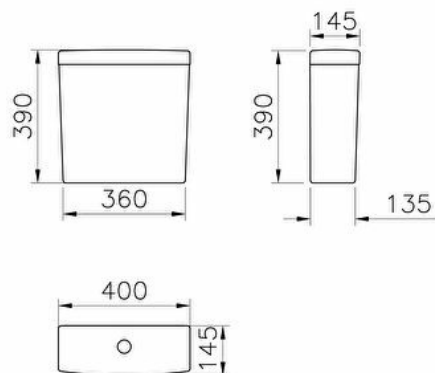

Close-coupled cistern

Product Code: 5514S003-5284

Collection: S20

Technical specifications

Colour	White
Height	460
Width	360
Depth	750
Designer	Noa
Finish	Hygiene
Material	Hygiene

Water Inlet Detail (REZ ICTKM)	Bottom
Certificate	ANQAS
Body Material	VC- Vitreous China
Guarantee	10

2A technical drawing**Technical specifications**

Colour: White **Height:** 460 **Width:** 360 **Depth:** 750 **Designer:** Noa **Finish:** Hygiene **Material:** Hygiene **Water Inlet Detail (REZ ICTKM):** Bottom **Certificate:** ANQAS **Body Material:** VC- Vitreous China **Guarantee:** 10