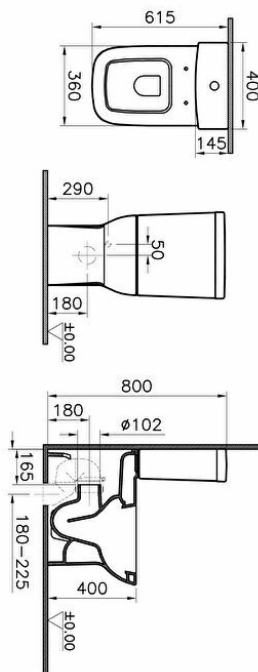

Collection: S20

Technical specifications

Colour	White
Height	400
Width	360
Depth	615
Designer	Noa
Finish	Hygiene
Height Of Toilet	400 mm

Installation Detail (SSG KLZBIDE)	Floor Mounted - Single
Material	Hygiene
Rim Feature	Box-Rim
Certificate	CE
Bidet Function	Without bidet pipe
Body Material	VC- Vitreous China
Design Shape	Squarish
Washbasin	

Design Shape	Squarish
Wcandwc	Squarish
Seatandbidet	
Inner Shape	Wash-down
Marketing Measure (cm)	62 CM
OB/BTW	Back-to-wall
Guarantee	10

2A technical drawing

**Technical specifications**

Colour: White **Height:** 400 **Width:** 360 **Depth:** 615 **Designer:** Noa **Finish:** Hygiene **Height Of Toilet:** 400 mm **Installation Detail (SSG KLZBIDE):** Floor Mounted - Single **Material:** Hygiene **Rim Feature:** Box-Rim **Certificate:** CE **Bidet Function:** Without bidet pipe **Body Material:** VC- Vitreous China **Design Shape Washbasin:** Squarish **Design Shape Wcandwc Seatandbidet:** Squarish **Inner Shape:** Wash-down **Marketing Measure (cm):** 62 CM **OB/BTW:** Back-to-wall **Guarantee:** 10