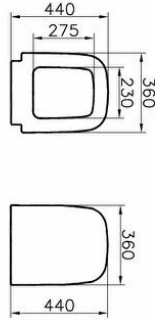

**Collection:** S20 Square**Technical specifications**

Colour	White
Height	56
Width	360
Depth	440
Designer	Noa
Hinge Material	Metal
Hinge Type	Eccentric

Installation Detail (TMM KAPAK)	Top fixing
Packaged Product Sizes (WxDxH)	502X384X63
Soft close	Yes
Thickness	Standard
WC Seat Wrap Type	Sandwich
Quick Release	No
Certificate	CE
Body Material	DP-Duroplast

Design Shape Washbasin	Squarish
Design Shape Wcandwc	Squarish
Seatandbidet Hinge Color	Chrome
Guarantee	2

2A technical drawing**Technical specifications**

Colour: White **Height:** 56 **Width:** 360 **Depth:** 440 **Designer:** Noa **Hinge Material:** Metal **Hinge Type:** Eccentric **Installation Detail (TMM KAPAK):** Top fixing **Packaged Product Sizes (WxDxH):** 502X384X63 **Soft close:** Yes **Thickness:** Standard **WC Seat Wrap Type:** Sandwich **Quick Release:** No **Certificate:** CE **Body Material:** DP-Duroplast **Design Shape Washbasin:** Squarish **Design Shape Wcandwc Seatandbidet:** Squarish **Hinge Color:** Chrome **Guarantee:** 2