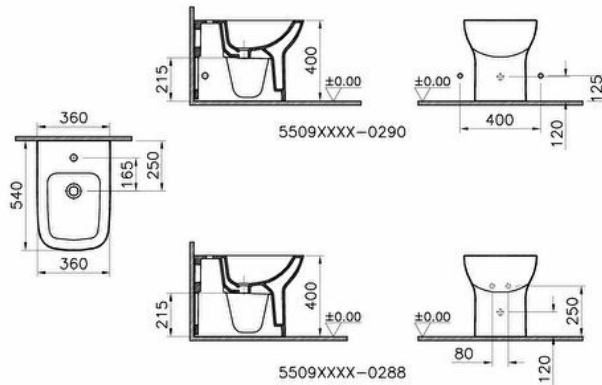

Collection: S20

Technical specifications

Colour	White
Height	400
Width	360
Depth	540
Designer	Noa
Finish	Hygiene
Height Of Toilet	400 mm

Installation Detail (SSG KLZBIDE)	From the Floor
Material	Hygiene
Overflow Hole	With Overflow
Water Inlet Detail (REZ ICTKM)	Back
Certificate	CE
Body Material	VC- Vitreous China
Design Shape	Squarish
Washbasin	

Design Shape	
Wcandwc	Squarish
Seatandbidet	
Marketing Measure (cm)	54 CM
OB/BTW	Back-to-wall
Overflow Hole Detail	With Overflow
Tap Hole Options	Single Tap Hole
Ceramic Sanitaryware	
Guarantee	10
Water Inlet Detail (KLOZET BIDE)	Back

2A technical drawing

Technical specifications

Colour: White **Height:** 400 **Width:** 360 **Depth:** 540 **Designer:** Noa **Finish:** Hygiene **Height Of Toilet:** 400 mm **Installation Detail (SSG KLZBIDE):** From the Floor **Material:** Hygiene **Overflow Hole:** With Overflow **Water Inlet Detail (REZ ICTKM):** Back

Certificate: CE **Body Material:** VC- Vitreous China **Design Shape Washbasin:** Squarish **Design Shape Wcandwc Seatandbidet:** Squarish **Marketing Measure (cm):** 54 CM **OB/BTW:** Back-to-wall **Overflow Hole Detail:** With Overflow **Tap Hole Options**