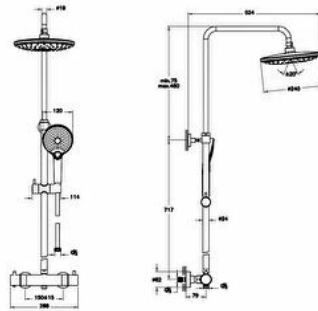

### Technical specifications

<b>Colour</b>	Matte Black
<b>Height</b>	1171
<b>Width</b>	240
<b>Depth</b>	526
<b>Finish</b>	Matte Black
<b>Material</b>	Matte Black
<b>Certificate</b>	WRAS

<b>Packaged Product Sizes (WxDxH)</b>	765X410X105
<b>Guarantee</b>	Other
<b>Spiral Length</b>	1500
<b>Badge Diameter</b>	D62
<b>Mounting type</b>	Wall Mounted
<b>No Spiraling Feature in Spiral</b>	Yes
<b>No-Calc Feature</b>	Yes

<b>Spiral Hose Material</b>	PVC SPIRAL
<b>Body Material</b>	Brass
<b>Cartridge</b>	Thermostatic
<b># of Water Inlet</b>	Double Inlet
<b>Operating Pressure</b>	0.5-5 Bar(Recommended 1-3 Bar)

## 2A technical drawing

**Technical specifications**

**Colour:** Matte Black **Height:** 1171 **Width:** 240 **Depth:** 526 **Finish:** Matte Black **Material:** Matte Black **Certificate:** WRAS **Packaged Product Sizes (WxDxH):** 765X410X105 **Guarantee:** Other **Spiral Length:** 1500 **Badge Diameter:** D62 **Mounting type:** Wall Mounted **No Spiraling Feature in Spiral:** Yes **No-Calc Feature:** Yes **Spiral Hose Material:** PVC SPIRAL **Body Material:** Brass **Cartridge:** Thermostatic **# of Water Inlet:** Double Inlet **Operating Pressure:** 0.5-5 Bar(Recommended 1-3 Bar)