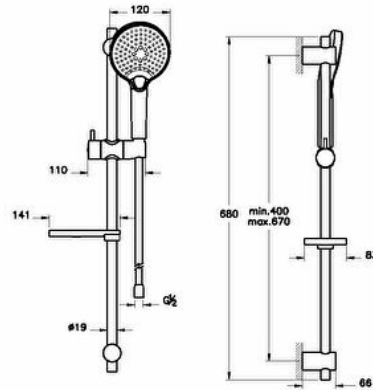

Collection: Sliding
Handshower Set

Technical specifications

Colour	Chrome
Height	780
Width	240
Depth	87
Finish	Chrome
Flow Rate Value (1st Function)	8,8
Material	Chrome

Mounting type	Wall Mounted
No Spiraling Feature in Spiral	Yes
No-Calc Feature	Yes
Spiral Hose Material	PVC SPIRAL
Water Label Class	Yellow (8 < Flow Rate ≤ 10)
Certificate	ACS
Body Material	Plastic

Handshower Outlet	Yes
Hole Quantity	5
Number of Functions	3
Packaged Product Sizes (WxDxH)	85X190X780
Guarantee	5
Spiral Length	1750
# of Water Inlet	Single Inlet
Operating Pressure	0.5-5 Bar(Recommended 1-3 Bar)

2A technical drawing

**Technical specifications**

Colour: Chrome **Height:** 780 **Width:** 240 **Depth:** 87 **Finish:** Chrome **Flow Rate Value (1st Function):** 8,8 **Material:** Chrome
Mounting type: Wall Mounted **No Spiraling Feature in Spiral:** Yes **No-Calc Feature:** Yes **Spiral Hose Material:** PVC SPIRAL **Water Label Class:** Yellow ($8 < \text{Flow Rate} \leq 10$) **Certificate:** ACS **Body Material:** Plastic **Handshower Outlet:** Yes **Hole Quantity:** 5 **Number of Functions:** 3 **Packaged Product Sizes (WxDxH):** 85X190X780 **Guarantee:** 5 **Spiral Length:** 1750 **# of Water Inlet:** Single Inlet
Operating Pressure: 0.5-5 Bar(Recommended 1-3 Bar)