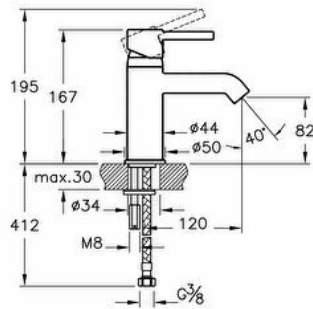

### Technical specifications

<b>Colour</b>	Chrome
<b>Height</b>	167
<b>Width</b>	50
<b>Depth</b>	151
<b>Finish</b>	Chrome
<b>Material</b>	Chrome
<b>Mixing Capability with Air</b>	Yes

<b>Hole Quantity</b>	5
<b>Number of Functions</b>	6
<b>Operating Pressure</b>	Min:0.5-Max:10Recommended(1-5)
<b>Outlet Turning Angle</b>	Fixed
<b>Packaged Product Sizes (WxDxH)</b>	355X190X60
<b>Guarantee</b>	10
<b>Spout Height</b>	82000.000

<b>Mounting type</b>	Countertop
<b>Spiral Hose Material</b>	Stainless Steel EPDM
<b>Spiral Length</b>	500
<b>Spout Length</b>	120
<b>Certificate</b>	WRAS
<b>Badge Diameter</b>	D42
<b>Body Material</b>	Brass
<b># of Water Inlet</b>	Double Inlet

### 2A technical drawing

### Technical specifications

**Colour:** Chrome **Height:** 167 **Width:** 50 **Depth:** 151 **Finish:** Chrome **Material:** Chrome **Mixing Capability with Air:** Yes **Mounting type:** Countertop **Spiral Hose Material:** Stainless Steel EPDM **Spiral Length:** 500 **Spout Length:** 120 **Certificate:** WRAS **Badge Diameter:** D42 **Body Material:** Brass **# of Water Inlet:** Double Inlet **Hole Quantity:** 5 **Number of Functions:** 6 **Operating Pressure:** Min:0.5-Max:10Recommended(1-5) **Outlet Turning Angle:** Fixed **Packaged Product Sizes (WxDxH):** 355X190X60 **Guarantee:** 10 **Spout Height:** 82000.000 **Aerator:** Silicon **Cartridge:** Standard