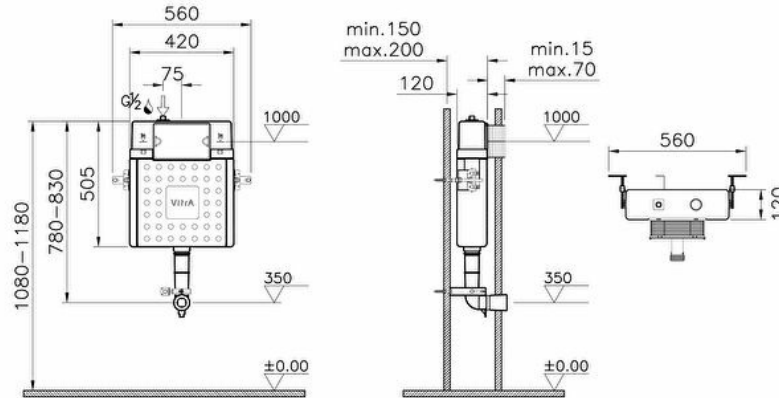

### Technical specifications

<b>Colour</b>	No Color
<b>Height</b>	850
<b>Width</b>	415
<b>Depth</b>	120
<b>Certificate</b>	WRAS
<b>Body Material</b>	Plastic

<b>Marketing Measure (cm)</b>	112 CM
<b>Mounting type</b>	In-wall
<b>Large Flush Volume, Adjustable Range</b>	6
<b>Operating Pressure</b>	0.5-10 bar(Recommended 3-5Bar)
<b>Small Flush Volume, Adjustable Range</b>	3
<b>Packaged Product Sizes (WxDxH)</b>	765X145X577
<b>Guarantee</b>	10
<b>Water Inlet Detail (REZ ICTKM)</b>	Side & Back

### 2A technical drawing

### Technical specifications

**Colour:** No Color **Height:** 850 **Width:** 415 **Depth:** 120 **Certificate:** WRAS **Body Material:** Plastic **Marketing Measure (cm):** 112 CM  
**Mounting type:** In-wall **Large Flush Volume, Adjustable Range:** 6 **Operating Pressure:** 0.5-10 bar(Recommended 3-5Bar) **Small Flush Volume, Adjustable Range:** 3 **Packaged Product Sizes (WxDxH):** 765X145X577 **Guarantee:** 10 **Water Inlet Detail (REZ ICTKM):** Side & Back