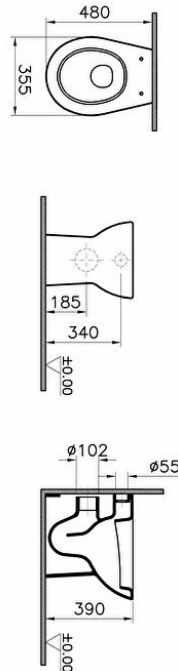

Collection: Arkitekt

Technical specifications

| | |
|------------------|-------------------|
| Colour | White |
| Height | 390 |
| Width | 355 |
| Depth | 480 |
| Designer | VitrA Design Team |
| Finish | Hygiene |
| Height Of Toilet | 400 mm |

| | |
|-----------------------------------|------------------------|
| Installation Detail (SSG KLZBIDE) | Floor Mounted - Single |
| Material | Hygiene |
| Rim Feature | Open-Rim |
| Bidet Function | Without bidet pipe |
| Body Material | VC- Vitreous China |
| Design Shape | |
| Wcandwc | Oval |
| Seatandbidet | |
| Inner Shape | Wash-down |

| | |
|------------------------|--------------|
| Marketing Measure (cm) | 48 CM |
| OB/BTW | Back-to-wall |
| Guarantee | 10 |

2A technical drawing

**Technical specifications**

Colour: White **Height:** 390 **Width:** 355 **Depth:** 480 **Designer:** VitrA Design Team **Finish:** Hygiene **Height Of Toilet:** 400 mm
Installation Detail (SSG KLZBIDE): Floor Mounted - Single **Material:** Hygiene **Rim Feature:** Open-Rim **Bidet Function:** Without bidet pipe **Body Material:** VC- Vitreous China **Design Shape Wcandwc Seatandbidet:** Oval **Inner Shape:** Wash-down **Marketing Measure (cm):** 48 CM **OB/BTW:** Back-to-wall **Guarantee:** 10