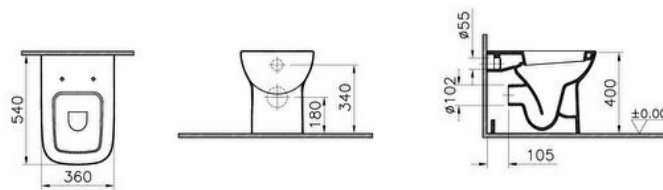

Collection: S20

Technical specifications

Colour	White
Height	400
Width	360
Depth	540
Designer	Noa
Finish	Hygiene
Height Of Toilet	400 mm

Installation Detail (SSG KLZBIDE)	Floor Mounted - Single
Material	Hygiene
Rim Feature	Box-Rim
Certificate	CE
Bidet Function	Without bidet pipe
Body Material	VC- Vitreous China
Design Shape	Squarish
Washbasin	

Design Shape	Squarish
Wcandwc	
Seatandbidet	
Inner Shape	Wash-down
Marketing Measure (cm)	54 CM
OB/BTW	Back-to-wall
Guarantee	10

2A technical drawing

**Technical specifications**

Colour: White **Height:** 400 **Width:** 360 **Depth:** 540 **Designer:** Noa **Finish:** Hygiene **Height Of Toilet:** 400 mm **Installation Detail (SSG KLZBIDE):** Floor Mounted - Single **Material:** Hygiene **Rim Feature:** Box-Rim **Certificate:** CE **Bidet Function:** Without bidet pipe **Body Material:** VC- Vitreous China **Design Shape Washbasin:** Squarish **Design Shape Wcandwc Seatandbidet:** Squarish **Inner Shape:** Wash-down **Marketing Measure (cm):** 54 CM **OB/BTW:** Back-to-wall **Guarantee:** 10