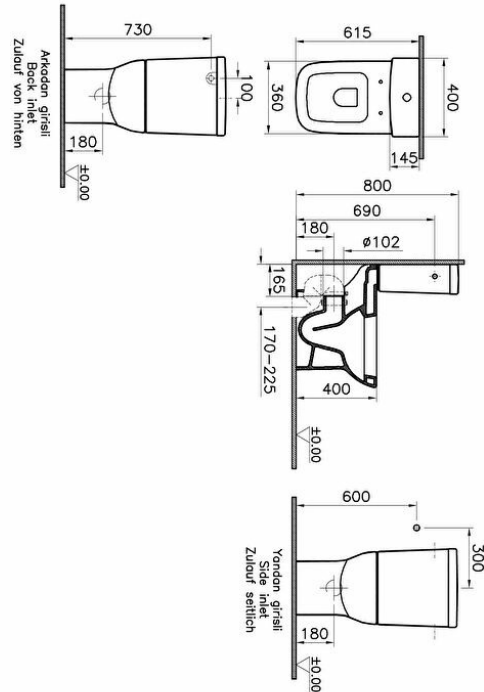

Collection: S20

Technical specifications

Colour	White
Height	400
Width	360
Depth	615
Designer	Noa
Finish	Hygiene
Height Of Toilet	400 mm

Installation Detail (SSG KLZBIDE)	Floor Mounted - Single
Material	Hygiene
Rim Feature	Box-Rim
Certificate	CE
Bidet Function	Without bidet pipe
Body Material	VC- Vitreous China
Design Shape	Squarish
Washbasin	

Design Shape	Squarish
Wcandwc	Squarish
Seatandbidet	
Inner Shape	Wash-down
Marketing Measure (cm)	62 CM
OB/BTW	Open back
Guarantee	10

2A technical drawing

Technical specifications

Colour: White **Height:** 400 **Width:** 360 **Depth:** 615 **Designer:** Noa **Finish:** Hygiene **Height Of Toilet:** 400 mm **Installation Detail (SSG KLZBIDE):** Floor Mounted - Single **Material:** Hygiene **Rim Feature:** Box-Rim **Certificate:** CE **Bidet Function:** Without bidet pipe **Body Material:** VC- Vitreous China **Design Shape Washbasin:** Squarish **Design Shape Wcandwc Seatandbidet:** Squarish **Inner Shape:** Wash-down **Marketing Measure (cm):** 62 CM **OB/BTW:** Open back **Guarantee:** 10