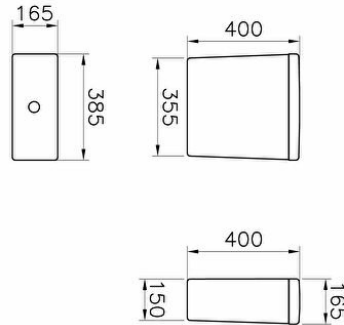

Collection: S50

Technical specifications

Colour	White
Height	400
Width	385
Depth	165
Designer	Noa
Finish	Hygiene
Material	Hygiene

Water Inlet Detail (REZ ICTKM)	Bottom
Body Material	VC- Vitreous China
Guarantee	10
Flusher Detail	
Urinalandsquatting Pan	Push Button

2A technical drawing**Technical specifications**

Colour: White **Height:** 400 **Width:** 385 **Depth:** 165 **Designer:** Noa **Finish:** Hygiene **Material:** Hygiene **Water Inlet Detail (REZ ICTKM):** Bottom **Body Material:** VC- Vitreous China **Guarantee:** 10 **Flusher Detail Urinalandsquatting Pan:** Push Button