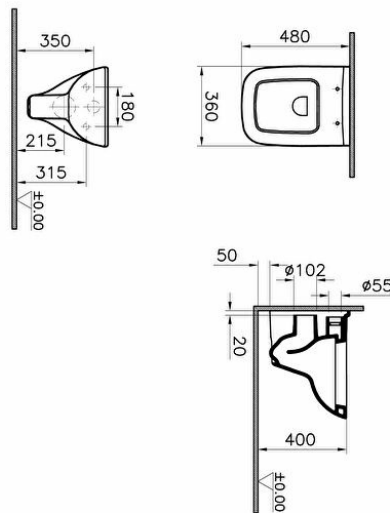

Collection: S20

Technical specifications

Colour	White
Height	350
Width	360
Depth	480
Designer	Noa
Finish	Hygiene
Height Of Toilet	400 mm

Installation Detail (SSG KLZBIDE)	Wall Mounted - Open Fixation
Material	Hygiene
Rim Feature	Box-Rim
Certificate	LGA
Bidet Function	Without bidet pipe
Body Material	VC- Vitreous China
Design Shape	
Wcandwc	Squarish
Seatandbidet	

Inner Shape	Wash-down
Marketing Measure (cm)	48 CM
Guarantee	10

2A technical drawing

**Technical specifications**

Colour: White **Height:** 350 **Width:** 360 **Depth:** 480 **Designer:** Noa **Finish:** Hygiene **Height Of Toilet:** 400 mm **Installation Detail (SSG KLZBIDE):** Wall Mounted - Open Fixation **Material:** Hygiene **Rim Feature:** Box-Rim **Certificate:** LGA **Bidet Function:** Without bidet pipe **Body Material:** VC- Vitreous China **Design Shape Wcandwc Seatandbidet:** Squarish **Inner Shape:** Wash-down **Marketing Measure (cm):** 48 CM **Guarantee:** 10