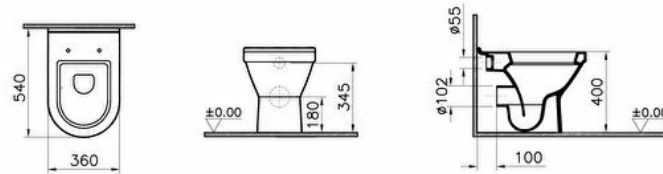

Collection: S50

Technical specifications

Colour	White
Height	400
Width	360
Depth	540
Designer	Noa
Finish	Hygiene
Guarantee	10

Height Of Toilet	400 mm
Installation Detail (SSG KLZBIDE)	Floor Mounted by Sides-Single
Material	Hygiene
Rim Feature	Box-Rim
Bidet Function	Without bidet pipe
Body Material	VC- Vitreous China
Design Shape	
Wcandwc	Round
Seatandbidet	

Inner Shape	Wash-down
Marketing Measure (cm)	54 CM
OB/BTW	Back-to-wall

2A technical drawing**Technical specifications**

Colour: White **Height:** 400 **Width:** 360 **Depth:** 540 **Designer:** Noa **Finish:** Hygiene **Guarantee:** 10 **Height Of Toilet:** 400 mm
Installation Detail (SSG KLZBIDE): Floor Mounted by Sides-Single **Material:** Hygiene **Rim Feature:** Box-Rim **Bidet Function:**
Without bidet pipe **Body Material:** VC- Vitreous China **Design Shape** Wcandwc **Seatandbidet:** Round **Inner Shape:** Wash-down
Marketing Measure (cm): 54 CM **OB/BTW:** Back-to-wall