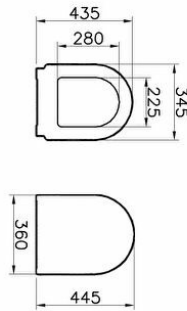

**Collection:** S50**Technical specifications**

Colour	White
Height	46
Width	360
Depth	445
Designer	Noa
Hinge Material	Metal
Hinge Type	Eccentric

Installation Detail (TMM KAPAK)	Top fixing
Packaged Product Sizes (WxDxH)	502X384X63
Soft close	Yes
Thickness	Standard
WC Seat Wrap Type	Wrap
Quick Release	No
Body Material	DP-Duroplast

Design Shape	
Wcandwc	Round
Seatandbidet	
Hinge Color	Chrome
Guarantee	2

2A technical drawing**Technical specifications**

Colour: White **Height:** 46 **Width:** 360 **Depth:** 445 **Designer:** Noa **Hinge Material:** Metal **Hinge Type:** Eccentric **Installation Detail (TMM KAPAK):** Top fixing **Packaged Product Sizes (WxDxH):** 502X384X63 **Soft close:** Yes **Thickness:** Standard **WC Seat Wrap Type:** Wrap **Quick Release:** No **Body Material:** DP-Duroplast **Design Shape Wcandwc Seatandbidet:** Round **Hinge Color:** Chrome **Guarantee:** 2