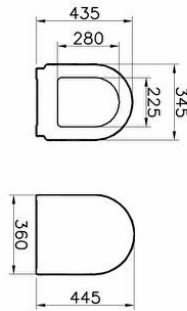

Collection: S50

Technical specifications

Colour	White
Height	46
Width	360
Depth	445
Designer	Noa
Hinge Material	Metal
Hinge Type	Eccentric

Installation Detail (TMM KAPAK)	Top fixing
Packaged Product Sizes (WxDxH)	502X384X63
Soft close	No
Thickness	Standard
WC Seat Wrap Type	Wrap
Quick Release	No
Body Material	DP-Duroplast

Design Shape	
Wcandwc	Round
Seatandbidet	
Hinge Color	Chrome
Guarantee	2

2A technical drawing**Technical specifications**

Colour: White **Height:** 46 **Width:** 360 **Depth:** 445 **Designer:** Noa **Hinge Material:** Metal **Hinge Type:** Eccentric **Installation Detail (TMM KAPAK):** Top fixing **Packaged Product Sizes (WxDxH):** 502X384X63 **Soft close:** No **Thickness:** Standard **WC Seat Wrap Type:** Wrap **Quick Release:** No **Body Material:** DP-Duroplast **Design Shape Wcandwc Seatandbidet:** Round **Hinge Color:** Chrome **Guarantee:** 2