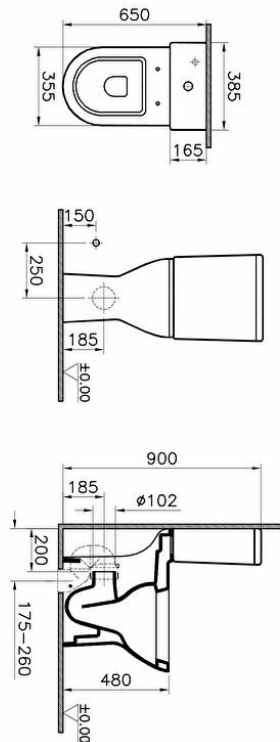

Collection: S50

Technical specifications

Colour	White
Height	480
Width	355
Depth	650
Designer	Noa
Finish	Hygiene
Height Of Toilet	480 mm

Installation Detail (SSG KLZBIDE)	Floor Mounted by Sides-Single
Material	Hygiene
Rim Feature	Box-Rim
Bidet Function	Without bidet pipe
Body Material	VC- Vitreous China
Design Shape	
Wcandwc	Round
Seatandbidet	
Inner Shape	Wash-down
Marketing Measure (cm)	65 CM

OB/BTW	Open back
Special Needs	Yes
Special Solutions	Health&Care
Guarantee	10

2A technical drawing**Technical specifications**

Colour: White **Height:** 480 **Width:** 355 **Depth:** 650 **Designer:** Noa **Finish:** Hygiene **Height Of Toilet:** 480 mm **Installation Detail (SSG KLZBIDE):** Floor Mounted by Sides-Single **Material:** Hygiene **Rim Feature:** Box-Rim **Bidet Function:** Without bidet pipe **Body Material:** VC- Vitreous China **Design Shape Wcandwc Seatandbidet:** Round **Inner Shape:** Wash-down **Marketing Measure (cm):** 65 CM **OB/BTW:** Open back **Special Needs:** Yes **Special Solutions:** Health&Care **Guarantee:** 10