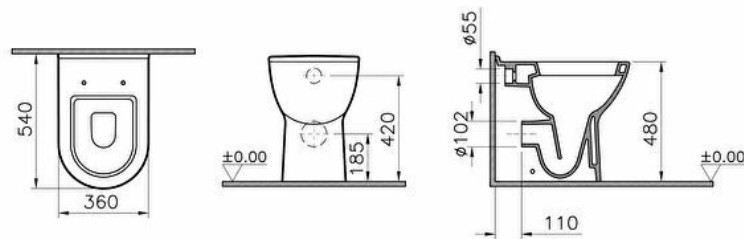

Collection: S50

Technical specifications

Colour	White
Height	480
Width	360
Depth	540
Designer	Noa
Finish	Hygiene
Height Of Toilet	480 mm

Installation Detail (SSG

Floor Mounted by Sides-Single

KLZBIDE)

Material	Hygiene
Rim Feature	Box-Rim
Bidet Function	Without bidet pipe
Body Material	VC- Vitreous China
Design Shape	
Wcandwc	Round
Seatandbidet	
Inner Shape	Wash-down

Marketing Measure (cm)	54 CM
OB/BTW	Back-to-wall
Special Needs	Yes
Special Solutions	Health&Care
Guarantee	10

2A technical drawing**Technical specifications**

Colour: White **Height:** 480 **Width:** 360 **Depth:** 540 **Designer:** Noa **Finish:** Hygiene **Height Of Toilet:** 480 mm **Installation Detail (SSG KLZBIDE):** Floor Mounted by Sides-Single **Material:** Hygiene **Rim Feature:** Box-Rim **Bidet Function:** Without bidet pipe **Body Material:** VC- Vitreous China **Design Shape Wcandwc Seatandbidet:** Round **Inner Shape:** Wash-down **Marketing Measure (cm):** 54 CM **OB/BTW:** Back-to-wall **Special Needs:** Yes **Special Solutions:** Health&Care **Guarantee:** 10