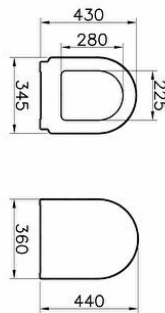

Collection: Zentrum

Technical specifications

Colour	White
Height	55
Width	360
Depth	440
Designer	VitrA Design Team
Hinge Material	Metal
Hinge Type	Eccentric

Installation Detail (TMM KAPAK)	Top fixing
Packaged Product Sizes (WxDxH)	502X384X63
Soft close	Yes
Thickness	Standard
WC Seat Wrap Type	Wrap
Quick Release	No
Certificate	CE
Body Material	DP-Duroplast

Design Shape Washbasin	Round
Design Shape Wcandwc	Round
Seatandbidet Hinge Color	Chrome
Guarantee	2

2A technical drawing

**Technical specifications**

Colour: White **Height:** 55 **Width:** 360 **Depth:** 440 **Designer:** Vitra Design Team **Hinge Material:** Metal **Hinge Type:** Eccentric
Installation Detail (TMM KAPAK): Top fixing **Packaged Product Sizes (WxDxH):** 502X384X63 **Soft close:** Yes **Thickness:**
Standard **WC Seat Wrap Type:** Wrap **Quick Release:** No **Certificate:** CE **Body Material:** DP-Duroplast **Design Shape Washbasin:**
Round **Design Shape Wcandwc Seatandbidet:** Round **Hinge Color:** Chrome **Guarantee:** 2