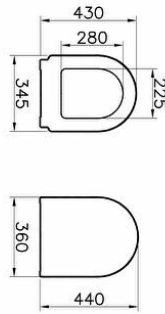

Collection: Zentrum

Technical specifications

Colour	White
Height	55
Width	360
Depth	440
Designer	VitrA Design Team
Hinge Material	Metal
Hinge Type	Eccentric

Installation Detail (TMM KAPAK)	Top fixing
Packaged Product Sizes (WxDxH)	502X384X63
Soft close	No
Thickness	Standard
WC Seat Wrap Type	Wrap
Quick Release	No
Certificate	CE
Body Material	DP-Duroplast

Design Shape Washbasin	Round
Design Shape Wcandwc	Round
Seatandbidet Hinge Color	Chrome
Guarantee	2

2A technical drawing

**Technical specifications**

Colour: White **Height:** 55 **Width:** 360 **Depth:** 440 **Designer:** Vitra Design Team **Hinge Material:** Metal **Hinge Type:** Eccentric
Installation Detail (TMM KAPAK): Top fixing **Packaged Product Sizes (WxDxH):** 502X384X63 **Soft close:** No **Thickness:**
Standard **WC Seat Wrap Type:** Wrap **Quick Release:** No **Certificate:** CE **Body Material:** DP-Duroplast **Design Shape Washbasin:**
Round **Design Shape Wcandwc Seatandbidet:** Round **Hinge Color:** Chrome **Guarantee:** 2