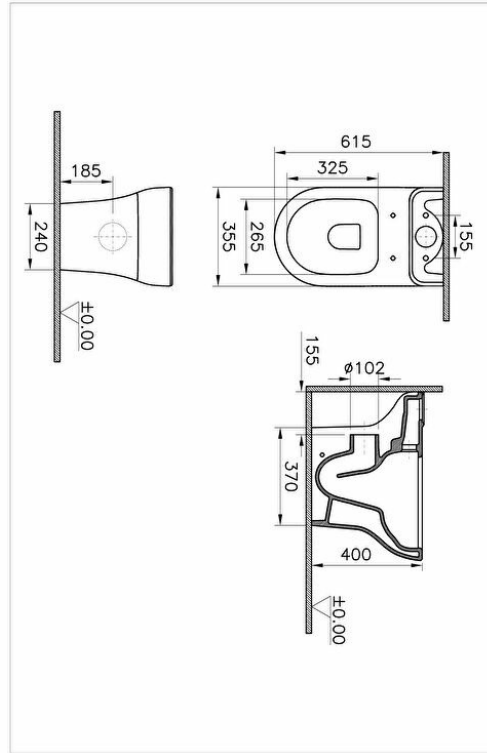

Collection: Zentrum

Technical specifications

Colour	White
Height	400
Width	355
Depth	615
Designer	VitrA Design Team
Finish	Hygiene
Height Of Toilet	400 mm

Installation Detail (SSG KLZBIDE)	Floor Mounted by Sides-Single
Material	Hygiene
Packaged Product Sizes (WxDxH)	680X380X445
Rim Feature	Rim-ex
Certificate	CE
Bidet Function	Without bidet pipe
Body Material	VC- Vitreous China

Design Shape Washbasin	Round
Design Shape Wcandwc	Round
Seatandbidet Inner Shape	Wash-down
Marketing Measure (cm)	62 CM
OB/BTW	Open back
Guarantee	10

2A technical drawing

**Technical specifications**

Colour: White **Height:** 400 **Width:** 355 **Depth:** 615 **Designer:** VitrA Design Team **Finish:** Hygiene **Height Of Toilet:** 400 mm

Installation Detail (SSG KLZBIDE): Floor Mounted by Sides-Single **Material:** Hygiene **Packaged Product Sizes (WxDxH):**

680X380X445 **Rim Feature:** Rim-ex **Certificate:** CE **Bidet Function:** Without bidet pipe **Body Material:** VC- Vitreous China **Design**

Shape Washbasin: Round **Design Shape Wcandwc Seatandbidet:** Round **Inner Shape:** Wash-down **Marketing Measure (cm):** 62

CM **OB/BTW:** Open back **Guarantee:** 10