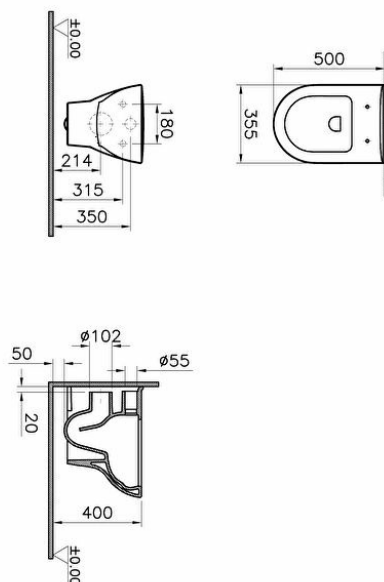

### Technical specifications

<b>Colour</b>	White
<b>Height</b>	350
<b>Width</b>	355
<b>Depth</b>	500
<b>Designer</b>	VitrA Design Team
<b>Finish</b>	Hygiene
<b>Height Of Toilet</b>	400 mm

<b>Installation Detail (SSG KLZBIDE)</b>	Wall Mounted - Open Fixation
<b>Material</b>	Hygiene
<b>Packaged Product Sizes (WxDxH)</b>	395X375X525
<b>Rim Feature</b>	Rim-ex
<b>Certificate</b>	ANQAS
<b>Bidet Function</b>	Without bidet pipe
<b>Body Material</b>	VC- Vitreous China

<b>Design Shape Washbasin</b>	Round
<b>Design Shape Wcandwc</b>	Round
<b>Seatandbidet Inner Shape</b>	Wash-down
<b>Marketing Measure (cm)</b>	50 CM
<b>Guarantee</b>	10

### Technical specifications

**Colour:** White **Height:** 350 **Width:** 355 **Depth:** 500 **Designer:** Vitra Design Team **Finish:** Hygiene **Height Of Toilet:** 400 mm

**Installation Detail (SSG KLZBIDE):** Wall Mounted - Open Fixation **Material:** Hygiene **Packaged Product Sizes (WxDxH):**

395X375X525 **Rim Feature:** Rim-ex **Certificate:** ANQAS **Bidet Function:** Without bidet pipe **Body Material:** VC- Vitreous China

**Design Shape Washbasin:** Round **Design Shape Wcandwc Seatandbidet:** Round **Inner Shape:** Wash-down **Marketing Measure (cm):** 50 CM **Guarantee:** 10