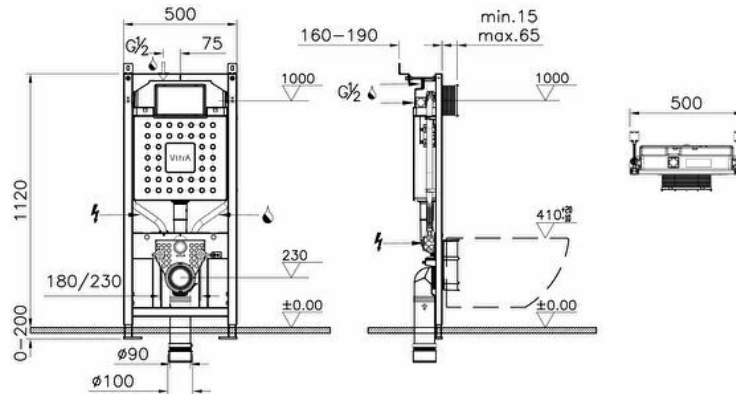

Collection: V12

Technical specifications

Colour	No Color
Height	1102
Width	500
Depth	132
Designer	VitrA Design Team
Certificate	WRAS

Marketing Measure (cm)	112 CM
Operating Pressure	Min:0.5-Max:10Recommended(1-5)
Mounting type	Pre-Wall Drywall
Water Inlet Detail (REZ ICTKM)	Top
Body Material	Plastic
Large Flush Volume, Adjustable Range	6
Small Flush Volume, Adjustable Range	3
Packaged Product Sizes (WxDxH)	1152X170X560

Guarantee	10
------------------	----

2A technical drawing

Technical specifications

Colour: No Color **Height:** 1102 **Width:** 500 **Depth:** 132 **Designer:** VitrA Design Team **Certificate:** WRAS **Marketing Measure (cm):** 112 CM **Operating Pressure:** Min:0.5-Max:10Recommended(1-5) **Mounting type:** Pre-Wall Drywall **Water Inlet Detail (REZ ICTKM):** Top **Body Material:** Plastic **Large Flush Volume, Adjustable Range:** 6 **Small Flush Volume, Adjustable Range:** 3 **Packaged Product Sizes (WxDxH):** 1152X170X560 **Guarantee:** 10