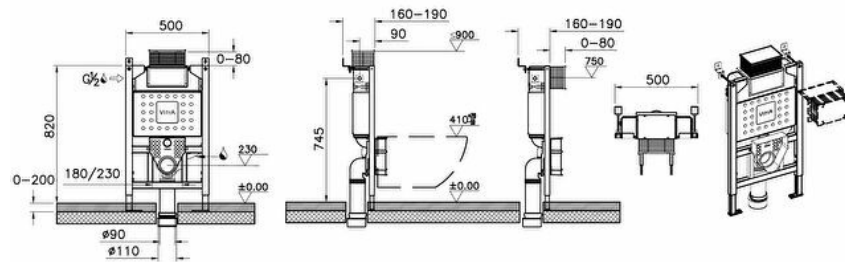

## Reduced Height Concealed Cistern Toilet Frame for Wall-Hung Toilet Pans - 82cm

Product Code: 761-5805-01UK

Collection: VUni

### Technical specifications

<b>Colour</b>	No Color
<b>Height</b>	820
<b>Width</b>	500
<b>Depth</b>	190
<b>Designer</b>	VitrA Design Team
<b>Mounting type</b>	Pre-Wall Drywall
<b>Packaged Product Sizes (WxDxH)</b>	1152X170X560

<b>Thickness</b>	12 cm
<b>Water Inlet Detail (REZ ICTKM)</b>	Side
<b>Certificate</b>	CE
<b>Body Material</b>	Plastic
<b>Large Flush Volume, Adjustable Range</b>	6
<b>Marketing Measure (cm)</b>	82 CM
<b>Operating Pressure</b>	Min:0.5-Max:10Recommended(1-5)

### Technical specifications

**Colour:** No Color **Height:** 820 **Width:** 500 **Depth:** 190 **Designer:** Vitra Design Team **Mounting type:** Pre-Wall Drywall **Packaged Product Sizes (WxDxH):** 1152X170X560 **Thickness:** 12 cm **Water Inlet Detail (REZ ICTKM):** Side **Certificate:** CE **Body Material:** Plastic **Large Flush Volume, Adjustable Range:** 6 **Marketing Measure (cm):** 82 CM **Operating Pressure:** Min:0.5- Max:10Recommended(1-5) **Small Flush Volume, Adjustable Range:** 3 **Guarantee:** 10