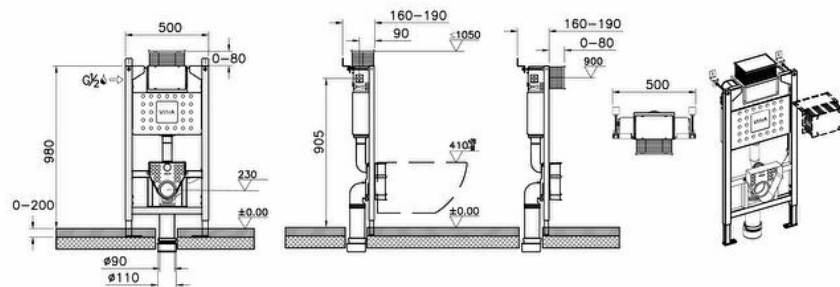

VitrA

Reduced Height Concealed Cistern Toilet Frame for Wall-Hung Toilet Pans - 98 cm

Product Code: 761-5825-01UK

Collection: VUni

Technical specifications

Colour	No Color
Height	980
Width	500
Depth	130
Designer	VitrA Design Team
Mounting type	Pre-Wall Drywall
Packaged Product Sizes (WxDxH)	1152X170X560

Water Inlet Detail (REZ ICTKM)	Side
Body Material	Plastic
Large Flush Volume, Adjustable Range	6
Marketing Measure (cm)	98 CM
Operating Pressure	Min:0.5-Max:10Recommended(1-5)
Small Flush Volume, Adjustable Range	3
Guarantee	10

Certificate	UKCA
--------------------	------

VitrA UK

Tel: 0850 311 70 70 - info@vitra.co.uk

www.vitra.co.uk - www.instagram.com/vitrabathroomsuk/

2A technical drawing

Technical specifications

Colour: No Color **Height:** 980 **Width:** 500 **Depth:** 130 **Designer:** Vitra Design Team **Mounting type:** Pre-Wall Drywall **Packaged Product Sizes (WxDxH):** 1152X170X560 **Water Inlet Detail (REZ ICTKM):** Side **Body Material:** Plastic **Large Flush Volume, Adjustable Range:** 6 **Marketing Measure (cm):** 98 CM **Operating Pressure:** Min:0.5-Max:10Recommended(1-5) **Small Flush Volume, Adjustable Range:** 3 **Guarantee:** 10 **Certificate:** UKCA