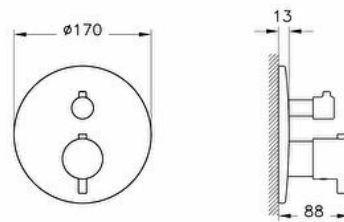

### Technical specifications

<b>Colour</b>	Chrome
<b>Height</b>	170
<b>Width</b>	170
<b>Depth</b>	137
<b>Mounting type</b>	Built-in
<b>Packaged Product</b>	240X225X125
<b>Sizes (WxDxH)</b>	240X225X125
<b>Spout Length</b>	57

<b>Operating Pressure</b>	Min:0.5-Max:10Recommended(1-5)
<b>Designer</b>	Vitra Design Team
<b>Guarantee</b>	10
<b>Badge Diameter</b>	~170

<b>Body Material</b>	Brass
<b>Cartridge</b>	Adjustable heat-flow rate
<b># of Water Inlet</b>	Double Inlet
<b>Built-in Product</b>	A42806
<b>Handshower Outlet</b>	Yes
<b>Hole Quantity</b>	5
<b>Number of Functions</b>	6

## 2A technical drawing

**Technical specifications**

**Colour:** Chrome **Height:** 170 **Width:** 170 **Depth:** 137 **Mounting type:** Built-in **Packaged Product Sizes (WxDxH):** 240X225X125  
**Spout Length:** 57 **Body Material:** Brass **Cartridge:** Adjustable heat-flow rate **# of Water Inlet:** Double Inlet **Built-in Product:**  
A42806 **Handshower Outlet:** Yes **Hole Quantity:** 5 **Number of Functions:** 6 **Operating Pressure:** Min:0.5-Max:10Recommended(1-  
5) **Designer:** VitrA Design Team **Guarantee:** 10 **Badge Diameter:**  $\tilde{\text{A}}170$