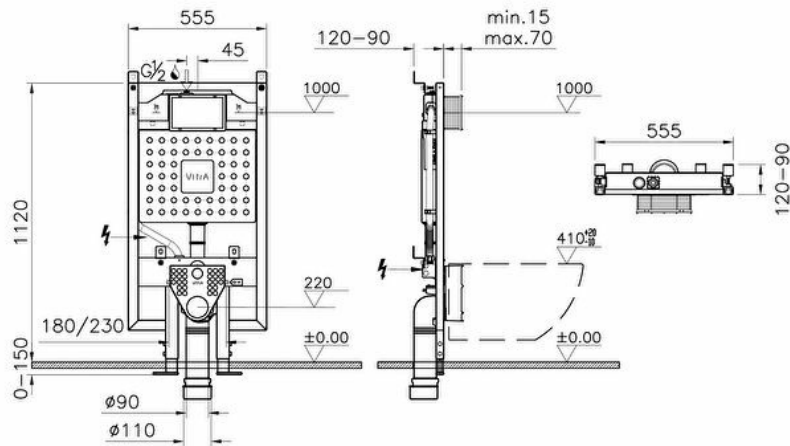

Collection: V8

Technical specifications

Colour	No Color
Height	1120
Width	555
Depth	85
Designer	VitrA Design Team
Thickness	8 cm
Certificate	CE

Marketing Measure (cm)	112 CM
Operating Pressure	Min:0.5-Max:10Recommended(1-5)
Mounting type	Pre-Wall Drywall
Water Inlet Detail (REZ ICTKM)	Top
Body Material	Plastic
Large Flush Volume, Adjustable Range	6
Small Flush Volume, Adjustable Range	3

Packaged Product Sizes (WxDxH)	1145X150X575
Guarantee	10

2A technical drawing

Technical specifications

Colour: No Color **Height:** 1120 **Width:** 555 **Depth:** 85 **Designer:** VitrA Design Team **Thickness:** 8 cm **Certificate:** CE **Marketing Measure (cm):** 112 CM **Operating Pressure:** Min:0.5-Max:10Recommended(1-5) **Mounting type:** Pre-Wall Drywall **Water Inlet Detail (REZ ICTKM):** Top **Body Material:** Plastic **Large Flush Volume, Adjustable Range:** 6 **Small Flush Volume, Adjustable Range:** 3 **Packaged Product Sizes (WxDxH):** 1145X150X575 **Guarantee:** 10