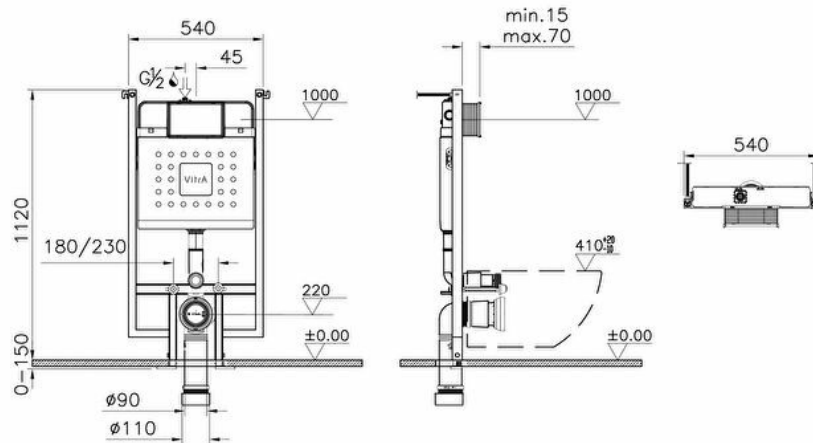

## V-Fix Core Frame

Product Code: 738-5800-01

Collection: Core

### Technical specifications

<b>Colour</b>	No Color
<b>Height</b>	1120
<b>Width</b>	540
<b>Depth</b>	120
<b>Thickness</b>	8 cm
<b>Certificate</b>	CE

<b>Operating Pressure</b>	Min:0.5-Max:10Recommended(1-5)
<b>Mounting type</b>	Pre-Wall Drywall
<b>Water Inlet Detail (REZ ICTKM)</b>	Top
<b>Body Material</b>	Plastic
<b>Large Flush Volume, Adjustable Range</b>	6
<b>Small Flush Volume, Adjustable Range</b>	3
<b>Packaged Product Sizes (WxDxH)</b>	1145X150X575
<b>Guarantee</b>	10

### 2A technical drawing

### Technical specifications

**Colour:** No Color **Height:** 1120 **Width:** 540 **Depth:** 120 **Thickness:** 8 cm **Certificate:** CE **Operating Pressure:** Min:0.5-  
 Max:10Recommended(1-5) **Mounting type:** Pre-Wall Drywall **Water Inlet Detail (REZ ICTKM):** Top **Body Material:** Plastic **Large  
 Flush Volume, Adjustable Range:** 6 **Small Flush Volume, Adjustable Range:** 3 **Packaged Product Sizes (WxDxH):** 1145X150X575  
**Guarantee:** 10