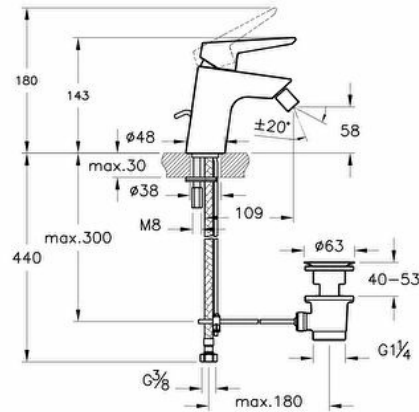

Collection: Solid S

Technical specifications

| | |
|-----------------------------------|--------|
| Colour | Chrome |
| Height | 143 |
| Width | 48 |
| Depth | 146 |
| Finish | Chrome |
| Material | Chrome |
| Mixing Capability with Air | Yes |

| | |
|---------------------------------------|--------------------------------|
| Hole Quantity | 5 |
| Number of Functions | 6 |
| Operating Pressure | Min:0.5-Max:10Recommended(1-5) |
| Outlet Turning Angle | Fixed |
| Syphon Controller | Yes |
| Packaged Product Sizes (WxDxH) | 395X210X75 |
| Guarantee | 10 |

| | |
|-----------------------------|---------------------------|
| Mounting type | Countertop |
| Spiral Hose Material | Stainless Steel PEX |
| Spiral Length | 500 |
| Spout Length | 109 |
| Aerator | Standard |
| Body Material | Brass |
| Cartridge | Adjustable heat-flow rate |
| # of Water Inlet | Double Inlet |

| | |
|---------------------|-----------|
| Spout Height | 58000.000 |
| Certificate | REACH |

2A technical drawing

Technical specifications

Colour: Chrome **Height:** 143 **Width:** 48 **Depth:** 146 **Finish:** Chrome **Material:** Chrome **Mixing Capability with Air:** Yes **Mounting type:** Countertop **Spiral Hose Material:** Stainless Steel PEX **Spiral Length:** 500 **Spout Length:** 109 **Aerator:** Standard **Body Material:** Brass **Cartridge:** Adjustable heat-flow rate **# of Water Inlet:** Double Inlet **Hole Quantity:** 5 **Number of Functions:** 6 **Operating Pressure:** Min:0.5-Max:10Recommended(1-5) **Outlet Turning Angle:** Fixed **Syphon Controller:** Yes **Packaged Product Sizes (WxDxH):** 395X210X75 **Guarantee:** 10 **Spout Height:** 58000.000 **Certificate:** REACH