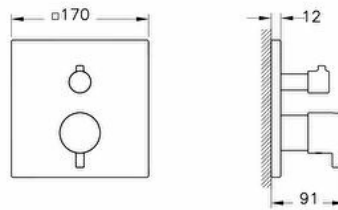

Square Shower Mixer

Product Code: A4335836EXP

**Collection:** Flow Square**Technical specifications**

Colour	Matte Black
Height	170
Width	170
Depth	137
Mounting type	Built-in
Packaged Product	
Sizes (WxDxH)	240X225X125
Spout Length	57
Badge Diameter	170X170

Body Material	Brass
Cartridge	Adjustable heat-flow rate
# of Water Inlet	Double Inlet
Built-in Product	A42806
Handshower Outlet	Yes
Hole Quantity	5
Number of Functions	6

Designer	VitrA Design Team
Guarantee	5
Operating Pressure	Min:0.5-Max:10Recommended(1-4)
Finish	Matte Black
Material	Matte Black

2A technical drawing

**Technical specifications**

Colour: Matte Black **Height:** 170 **Width:** 170 **Depth:** 137 **Mounting type:** Built-in **Packaged Product Sizes (WxDxH):** 240X225X125
Spout Length: 57 **Badge Diameter:** 170X170 **Body Material:** Brass **Cartridge:** Adjustable heat-flow rate **# of Water Inlet:** Double
Inlet Built-in Product: A42806 **Handshower Outlet:** Yes **Hole Quantity:** 5 **Number of Functions:** 6 **Designer:** VitrA Design Team
Guarantee: 5 **Operating Pressure:** Min:0.5-Max:10Recommended(1-4) **Finish:** Matte Black **Material:** Matte Black