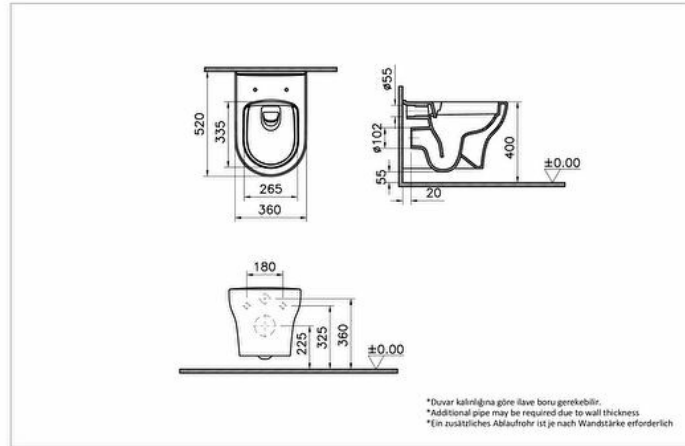

Collection: Zentrum

Technical specifications

Colour	White
Height	400
Width	355
Depth	520
Designer	VitrA Design Team
Finish	Hygiene
Height Of Toilet	400 mm

Installation Detail (SSG KLZBIDE)	Wall Mounted - Open Fixation
Material	Hygiene
Rim Feature	SmoothFlush
Bidet Function	Without bidet pipe
Design Shape	
Wcandwc	Round
Seatandbidet	
Inner Shape	Wash-down
Marketing Measure (cm)	52 CM

Guarantee	10
Body Material	VC- Vitreous China

2A technical drawing

**Technical specifications**

Colour: White **Height:** 400 **Width:** 355 **Depth:** 520 **Designer:** Vitra Design Team **Finish:** Hygiene **Height Of Toilet:** 400 mm
Installation Detail (SSG KLZBIDE): Wall Mounted - Open Fixation **Material:** Hygiene **Rim Feature:** SmoothFlush **Bidet Function:**
Without bidet pipe **Design Shape** **Wcandwc** **Seatandbidet:** Round **Inner Shape:** Wash-down **Marketing Measure (cm):** 52 CM
Guarantee: 10 **Body Material:** VC- Vitreous China