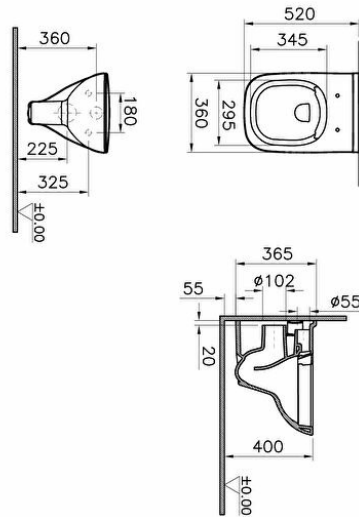

Collection: S20

Technical specifications

Colour	White
Height	345
Width	355
Depth	520
Designer	Noa
Finish	Hygiene
Height Of Toilet	400 mm

Installation Detail (SSG KLZBIDE)	Wall Mounted - Open Fixation
Material	Hygiene
Rim Feature	SmoothFlush
Bidet Function	Without bidet pipe
Design Shape	
Wcandwc	Squarish
Seatandbidet	
Inner Shape	Wash-down
Marketing Measure (cm)	52 CM

Guarantee	10
Body Material	VC- Vitreous China

2A technical drawing**Technical specifications**

Colour: White **Height:** 345 **Width:** 355 **Depth:** 520 **Designer:** Noa **Finish:** Hygiene **Height Of Toilet:** 400 mm **Installation Detail (SSG KLZBIDE):** Wall Mounted - Open Fixation **Material:** Hygiene **Rim Feature:** SmoothFlush **Bidet Function:** Without bidet pipe **Design Shape Wcandwc Seatandbidet:** Squarish **Inner Shape:** Wash-down **Marketing Measure (cm):** 52 CM **Guarantee:** 10 **Body Material:** VC- Vitreous China