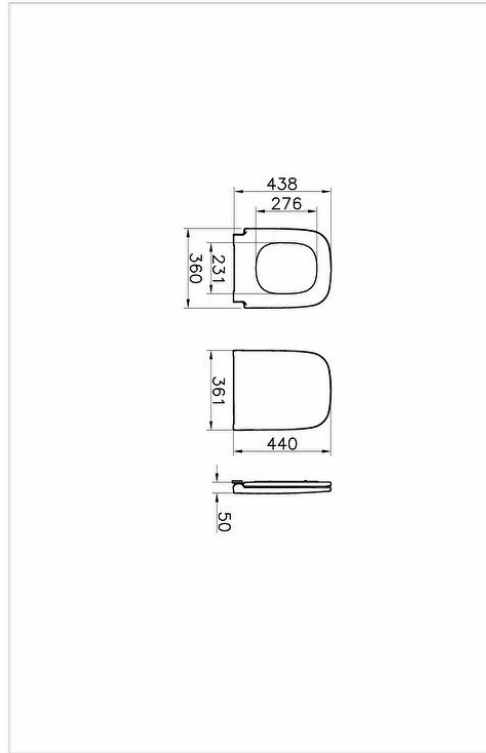

Collection: S20 Square

Technical specifications

Colour	White
Height	50
Width	360
Depth	440
Designer	Noa
Hinge Material	Metal
Hinge Type	Eccentric

Installation Detail (TMM KAPAK)	Top fixing
Packaged Product Sizes (WxDxH)	502X384X63
Soft close	No
Thickness	Standard
WC Seat Wrap Type	Sandwich
Quick Release	No
Certificate	CE
Body Material	DP-Duroplast

Design Shape Washbasin	Squarish
Design Shape Wcandwc	Squarish
Seatandbidet	
Hinge Color	Chrome
Guarantee	2

2A technical drawing**Technical specifications**

Colour: White **Height:** 50 **Width:** 360 **Depth:** 440 **Designer:** Noa **Hinge Material:** Metal **Hinge Type:** Eccentric **Installation Detail (TMM KAPAK):** Top fixing **Packaged Product Sizes (WxDxH):** 502X384X63 **Soft close:** No **Thickness:** Standard **WC Seat Wrap Type:** Sandwich **Quick Release:** No **Certificate:** CE **Body Material:** DP-Duroplast **Design Shape Washbasin:** Squarish **Design Shape Wcandwc Seatandbidet:** Squarish **Hinge Color:** Chrome **Guarantee:** 2