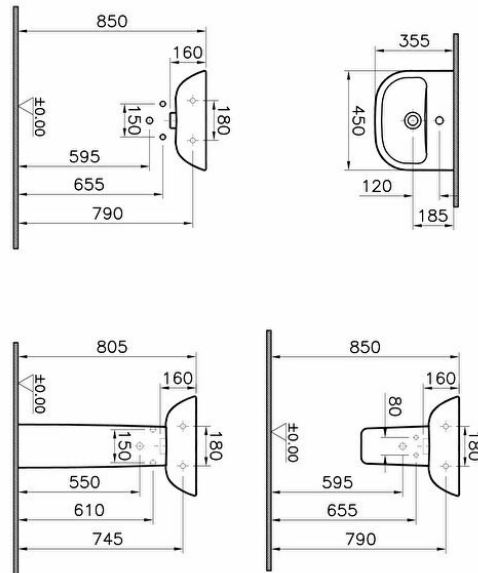

**Collection: S20****Technical specifications**

Colour	White
Height	160
Width	450
Depth	350
Designer	Noa
Finish	Hygiene
Material	Hygiene

Overflow Hole	With Overflow
Certificate	CE
Body Material	VC- Vitreous China
Overflow Hole Detail	With Overflow
Tap Hole Options	Single Tap Hole
Ceramic Sanitaryware	
Guarantee	10
Drainer	Not included

Syphon	Syphon Not Included
---------------	---------------------

Marketing Measure (cm)	45 x 36 CM
-------------------------------	------------

2A technical drawing

Technical specifications

Colour: White **Height:** 160 **Width:** 450 **Depth:** 350 **Designer:** Noa **Finish:** Hygiene **Material:** Hygiene **Overflow Hole:** With Overflow **Certificate:** CE **Body Material:** VC- Vitreous China **Overflow Hole Detail:** With Overflow **Tap Hole Options Ceramic Sanitaryware:** Single Tap Hole **Guarantee:** 10 **Drainer:** Not included **Syphon:** Syphon Not Included **Marketing Measure (cm):** 45 x 36 CM