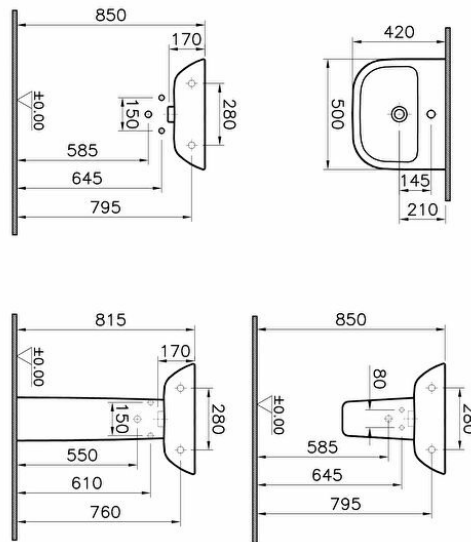

**Collection:** S20**Technical specifications**

<b>Colour</b>	White
<b>Height</b>	165
<b>Width</b>	500
<b>Depth</b>	415
<b>Designer</b>	Noa
<b>Finish</b>	Hygiene
<b>Material</b>	Hygiene

<b>Overflow Hole</b>	With Overflow
<b>Certificate</b>	CE
<b>Body Material</b>	VC- Vitreous China
<b>Overflow Hole Detail</b>	With Overflow
<b>Tap Hole Options</b>	Single Tap Hole
<b>Ceramic Sanitaryware</b>	
<b>Guarantee</b>	10
<b>Drainer</b>	Not included

<b>Syphon</b>	Syphon Not Included
---------------	---------------------

<b>Marketing Measure (cm)</b>	50 x 42 CM
-----------------------------------	------------

### 2A technical drawing

### Technical specifications

**Colour:** White **Height:** 165 **Width:** 500 **Depth:** 415 **Designer:** Noa **Finish:** Hygiene **Material:** Hygiene **Overflow Hole:** With Overflow **Certificate:** CE **Body Material:** VC- Vitreous China **Overflow Hole Detail:** With Overflow **Tap Hole Options Ceramic Sanitaryware:** Single Tap Hole **Guarantee:** 10 **Drainer:** Not included **Syphon:** Syphon Not Included **Marketing Measure (cm):** 50 x 42 CM