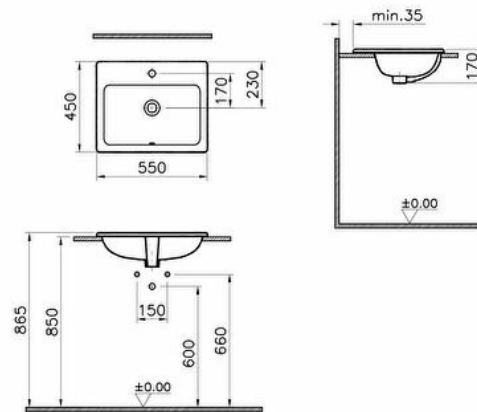

Collection: S20

Technical specifications

Colour	White
Height	170
Width	550
Depth	455
Designer	Noa
Finish	Hygiene
Material	Hygiene

Overflow Hole	With Overflow
Packaged Product	600X240X470
Sizes (WxDxH)	
Body Material	FFC- Fire Fine Clay
Countertop Usage	Countertop
Design Shape	Rectangular
Washbasin	
Overflow Hole Detail	With Overflow
Tap Hole Options	Single Tap Hole
Ceramic Sanitaryware	

Guarantee	10
Drainer	Not included
Syphon	Syphon Not Included
Marketing Measure (cm)	55 x 45 CM

2A technical drawing**Technical specifications**

Colour: White **Height:** 170 **Width:** 550 **Depth:** 455 **Designer:** Noa **Finish:** Hygiene **Material:** Hygiene **Overflow Hole:** With Overflow **Packaged Product Sizes (WxDxH):** 600X240X470 **Body Material:** FFC- Fire Fine Clay **Countertop Usage:** Countertop **Design Shape Washbasin:** Rectangular **Overflow Hole Detail:** With Overflow **Tap Hole Options Ceramic Sanitaryware:** Single Tap Hole **Guarantee:** 10 **Drainer:** Not included **Syphon:** Syphon Not Included **Marketing Measure (cm):** 55 x 45 CM